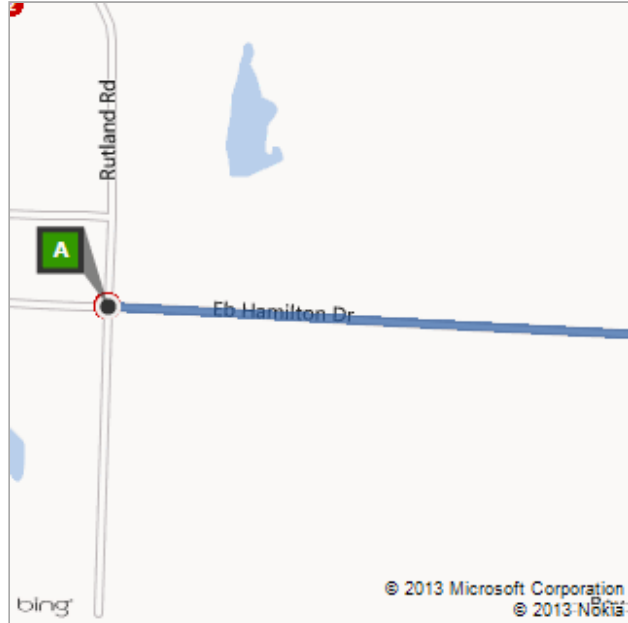

A Rutland Rd & Eb Hamilton Dr, Tifton, GA 31793

B 410 Ridge Ave N, Tifton, GA 31794

Sertoma Park- Located behind Spurlin Park.
Fourth Street intersects with College and North Ridge.

On the go? Use **m.bing.com** to find maps, directions, businesses, and more

Route: **3.2 mi, 9 min**

A	Rutland Rd & Eb Hamilton Dr, Tifton, GA 31793	A-B: 3.2 mi 9 min
	1. Depart Eb Hamilton Dr toward Carpenter Rd S	0.9 mi
↑	2. Road name changes to King Rd	0.9 mi
↑	3. Keep straight onto 2nd St W	1.1 mi
↶	4. Turn left onto Park Ave N	0.1 mi
↶	5. Turn left onto 4th St W	495 ft
↷	6. Turn right onto Ridge Ave N	243 ft
B	7. Arrive at 410 Ridge Ave N, Tifton, GA 31794 <i>The last intersection is 4th St W</i> <i>If you reach 6th St W, you've gone too far</i>	

These directions are subject to the Microsoft®: Service Agreement and for informational purposes only. No guarantee is made regarding their completeness or accuracy. Construction projects, traffic, or other events may cause actual conditions to differ from these results. Map and traffic data © 2010 NAVTEQ™.

Route: 3.2 mi, 9 min

This was your map view in the browser window.

A: Rutland Rd & Eb Hamilton Dr, Tifton, GA 31794

B: 410 Ridge Ave N, Tifton, GA 31794