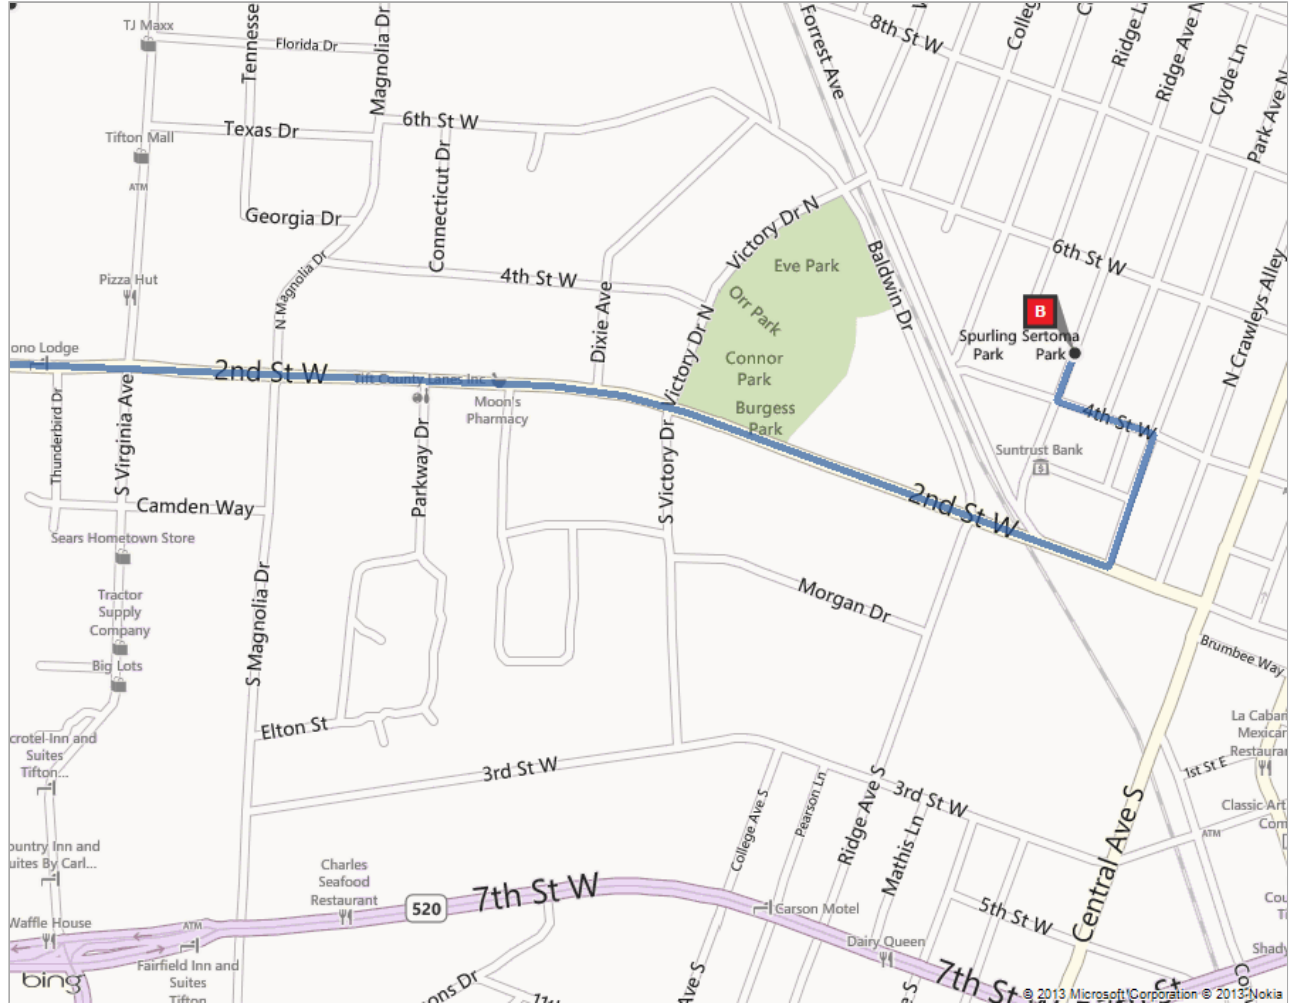

A Rutland Rd & Eb Hamilton Dr, Tifton, GA 31793

B 410 Ridge Ave N, Tifton, GA 31794

Sertoma Park- Located behind Spurlin Park.
Fourth Street intersects with College and North Ridge.

On the go? Use **m.bing.com** to find maps, directions, businesses, and more

Route: **3.2 mi, 9 min**

A	Rutland Rd & Eb Hamilton Dr, Tifton, GA 31793	A-B: 3.2 mi 9 min
	1. Depart Eb Hamilton Dr toward Carpenter Rd S	0.9 mi
↑	2. Road name changes to King Rd	0.9 mi
↑	3. Keep straight onto 2nd St W	1.1 mi
↶	4. Turn left onto Park Ave N	0.1 mi
↶	5. Turn left onto 4th St W	495 ft
↷	6. Turn right onto Ridge Ave N	243 ft
B	7. Arrive at 410 Ridge Ave N, Tifton, GA 31794 <i>The last intersection is 4th St W</i> <i>If you reach 6th St W, you've gone too far</i>	

These directions are subject to the Microsoft®: Service Agreement and for informational purposes only. No guarantee is made regarding their completeness or accuracy. Construction projects, traffic, or other events may cause actual conditions to differ from these results. Map and traffic data © 2010 NAVTEQ™.

Route: 3.2 mi, 9 min

This was your map view in the browser window.

A: Rutland Rd & Eb Hamilton Dr, Tifton, GA 31794

B: 410 Ridge Ave N, Tifton, GA 31794