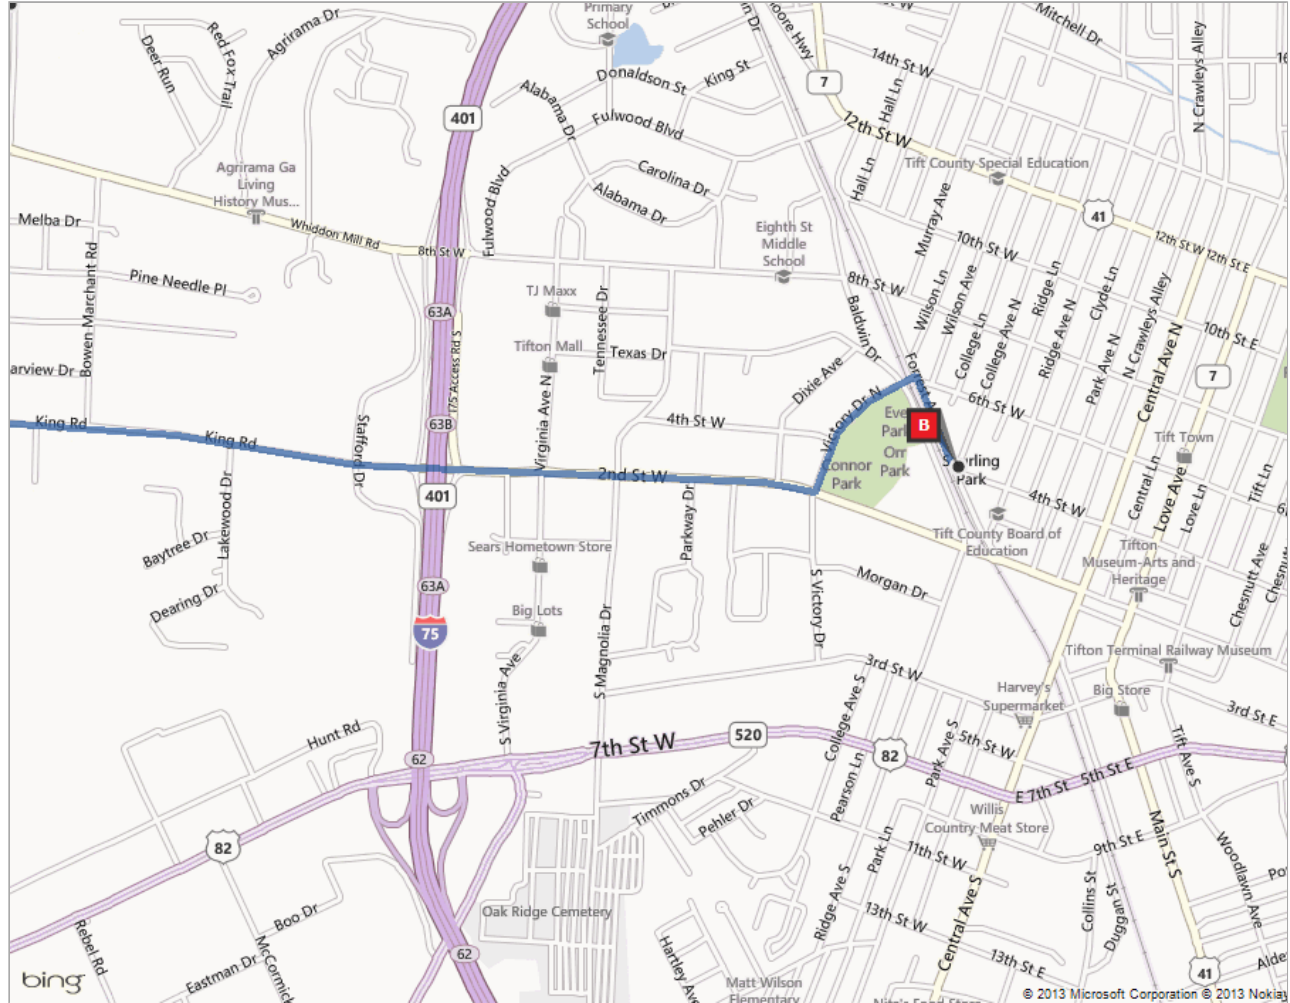

A Rutland Rd & Eb Hamilton Dr, Tifton, GA 31793

B 401 College Ave N, Tifton, GA 31794

Route: **3.0 mi, 9 min**

Spurlin Park directions from EBH. Located across the street from the Main Fire Station. 4th Street inter College & Ridge

 On the go? Use **m.bing.com** to find maps, directions, businesses, and more

A	Rutland Rd & Eb Hamilton Dr, Tifton, GA 31793	A-B: 3.0 mi 9 min
	1. Depart Eb Hamilton Dr toward Carpenter Rd S	0.9 mi
↑	2. Road name changes to King Rd	0.9 mi
↑	3. Keep straight onto 2nd St W	0.7 mi
↶	4. Turn left onto Victory Dr N	0.3 mi
↷	5. Turn right onto Forrest Ave	0.2 mi
↶	6. Turn left onto College Ave N	49 ft
B	7. Arrive at 401 College Ave N, Tifton, GA 31794 <i>The last intersection is Forrest Ave</i> <i>If you reach 6th St W, you've gone too far</i>	

These directions are subject to the Microsoft® Service Agreement and for informational purposes only. No guarantee is made regarding their completeness or accuracy. Construction projects, traffic, or other events may cause actual conditions to differ from these results. Map and traffic data © 2010 NAVTEQ™.

Route: 3.0 mi, 9 min

This was your map view in the browser window.

A: Rutland Rd & Eb Hamilton Dr, Tifton, GA 3...

B: 401 College Ave N, Tifton, GA 31794